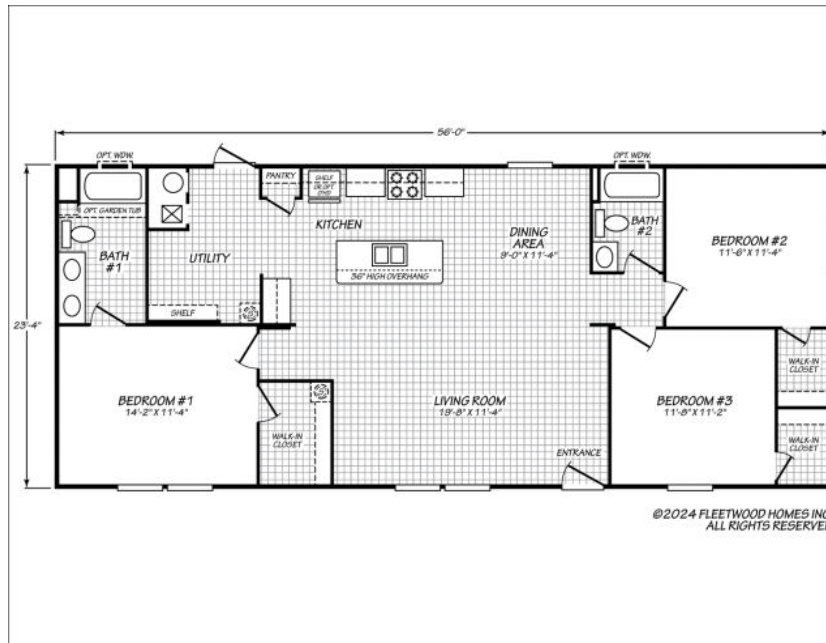

## Floor Plan: The Summit 24563U

3 Bedrooms, 2 Bathrooms, 1306 Square Feet

Series: The Summit | Type: Manufactured | Sections: Double-wide

SCAN FOR  
MORE DETAILS

## FLOOR PLAN

Because we have a continuous product updating and improvement process, prices, plans, dimensions, features, materials, specifications and availability are subject to change without notice or obligation. Please refer to working drawings for actual dimensions. Renderings and floor plans are artist's depictions only and may vary from the completed home. Square footage calculations and room dimensions are approximate subject to industry standards. Some features shown are optional.

## Fleetwood Homes

1515 Kellogg Drive  
Douglas, GA 31533

[fleetwoodhomes.com](https://fleetwoodhomes.com)

Copyright © 2025 Cavco Industries, Inc. All rights reserved.

**Floor Plan: The Summit 24563U**

3 Bedrooms, 2 Bathrooms, 1306 Square Feet