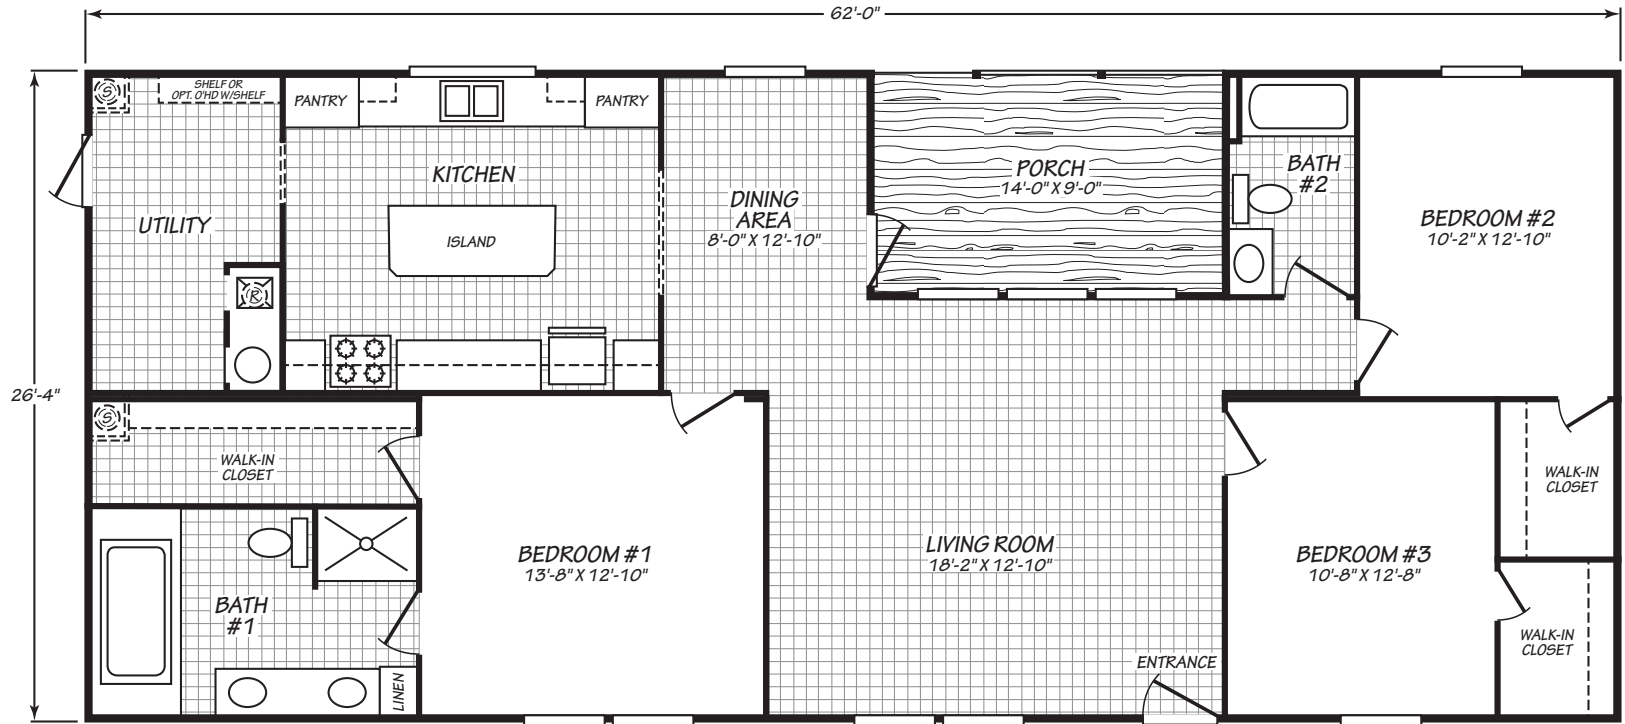

# PINNACLE

OPT. 72" SHOWER

## MODEL 28623A

3 Bedroom • 2 Bath • 1,506 Square Feet

©2024 FLEETWOOD HOMES INC. ALL RIGHTS RESERVED

Important: Because we continually update and modify our products, it is important for you to know that our brochures and literature are for illustrative purposes only. **ILLUSTRATIONS MAY SHOW OPTIONAL FEATURES.** All information contained herein may vary from the actual home we build. Dimensions are nominal length and width measurements are from exterior wall to exterior wall. We reserve the right to make changes at any time, without notice or obligation, in prices, colors, materials, specifications, features and models. Please check with your retailer for specific information about the home you select.